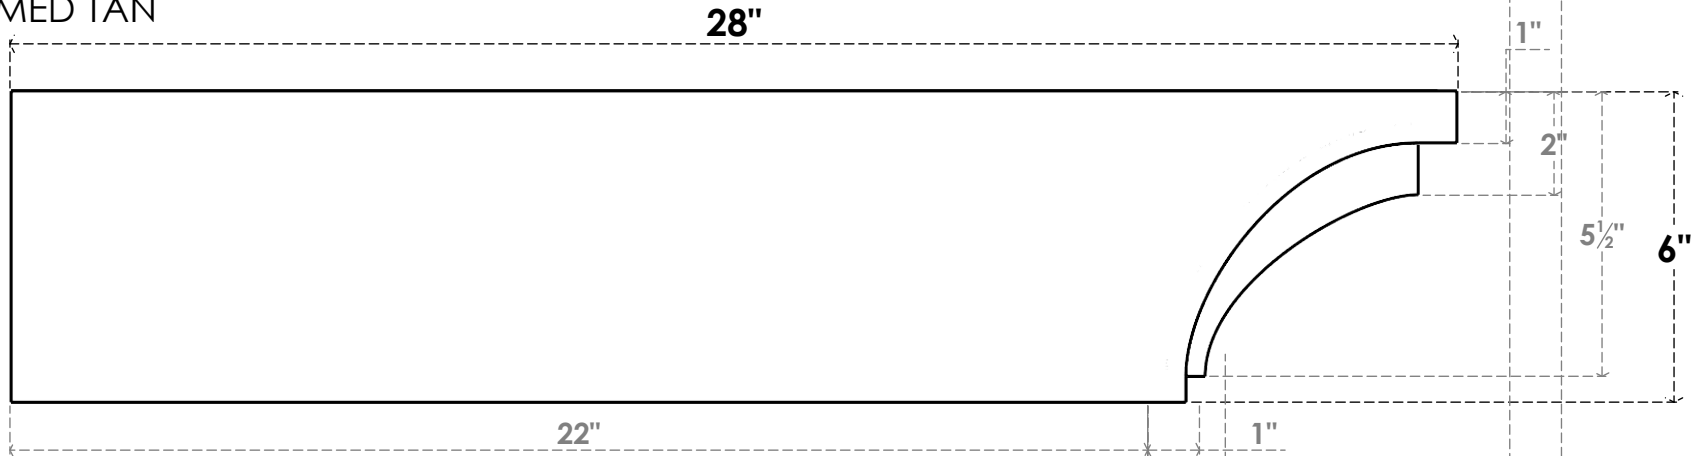

ITEM NUMBER: RFTURO040X06000X28000X006RIV00RCPR

4"W X 6"H X 28"L TIMBERTHANE ROUGH CEDAR RIVERA FAUX WOOD OPEN RAFTER TAIL, 6"L END, PRIMED TAN

SIDE PROFILE

FRONT PROFILE

ISOMETRIC

GENERATED DATE : 03/02/2023