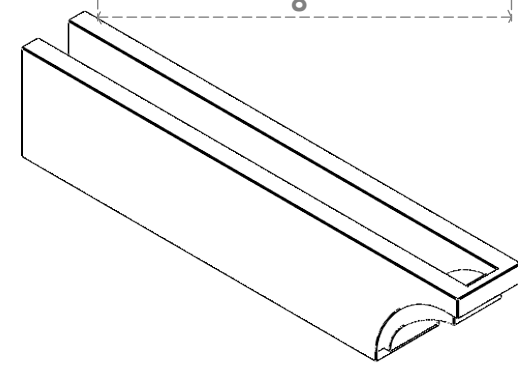

ITEM NUMBER: RFTURO040X06000X28000X006RIV00RCPR

4"W X 6"H X 28"L TIMBERTHANE ROUGH CEDAR RIVERA FAUX WOOD OPEN RAFTER TAIL, 6"L END, PRIMED TAN

SIDE PROFILE

FRONT PROFILE

ISOMETRIC

GENERATED DATE : 03/02/2023