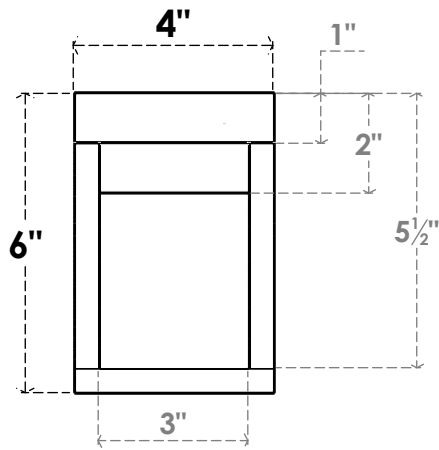

ITEM NUMBER: RFTURO040X06000X28000X006RIV00RCPR

4"W X 6"H X 28"L TIMBERTHANE ROUGH CEDAR RIVERA FAUX WOOD OPEN RAFTER TAIL, 6"L END, PRIMED TAN

SIDE PROFILE

FRONT PROFILE

ISOMETRIC

GENERATED DATE : 03/02/2023